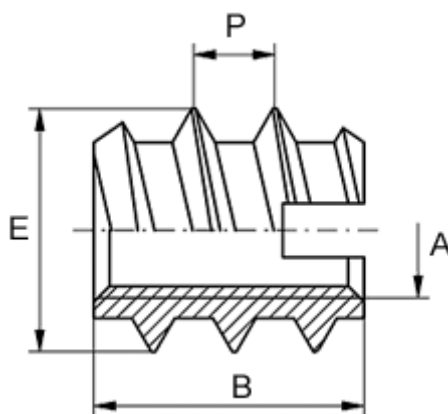

Article number: 12309000080800
Description: KLEE-coil 309 000 080.800
M8 Brass

Measures

Female thread A	= M8
Length B	= 20
Male thread E	= 13.0
Min hole depth	= 23
Recommended bore diameter (plastic/hard wood)	= 10.1 to 10.3
Recommended bore diameter, soft wood (largest)	= 10.0
Thread pitch P	= 4.0